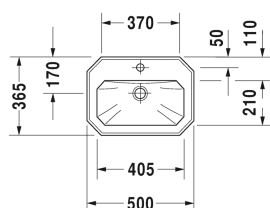

Handrinse basin # 0785500000

|< 500 mm >|

Handrinse basin	Dimension	Weight	Order number
with overflow, with tap platform, underneath glazed, 500 mm			
Colors			
00 White Alpin			
Variant			
●	500 x 365 mm	11.000 kg	0785500000
Sanitary ceramics with the special WonderGliss surface finish will remain clean and attractive-looking for a long time to come. When ordering WonderGliss please add a "1" as eleventh digit to the model number.			

All drawings contain the necessary measurements which are subject to standard tolerances. Exact measurements, in particular for customised installation scenarios, can only be taken from the finished ceramic piece.