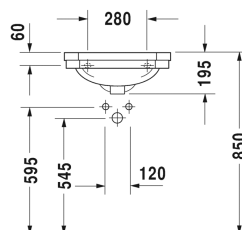

Handrinse basin # 0785500000

|< 500 mm >|

Handrinse basin	Dimension	Weight	Order number
with overflow, with tap platform, underneath glazed, 500 mm			
Colors			
00 White Alpin			
Variant			
●	500 x 365 mm	11.000 kg	0785500000
Sanitary ceramics with the special WonderGliss surface finish will remain clean and attractive-looking for a long time to come. When ordering WonderGliss please add a "1" as eleventh digit to the model number.			

All drawings contain the necessary measurements which are subject to standard tolerances. Exact measurements, in particular for customised installation scenarios, can only be taken from the finished ceramic piece.