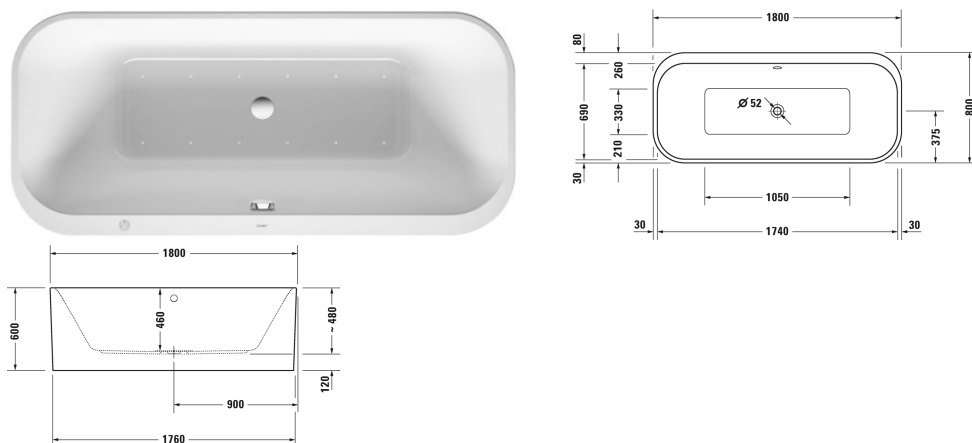

Whirltub # 760453..0AS0000

|< 1800 mm >|

Whirltub	Dimension	Weight	Order number
freestanding, with two backrest slopes, with seamless acrylic panel and support frame, with waste and overflow in white, sanitary acrylic			
<b>Colors</b>			
00 White Alpin M80 Graphit Super Matt			
<b>Variant</b>			
Whirltub in white with acrylic panel Graphite Super Matt, Air-System	1800 x 800 mm	78.000 kg	760453..0AS0000
<b>Suitable setting</b>			
Surcharge for waste and overflow Quadroval, with water inlet, *			791206
Surcharge for waste and overflow Quadroval, with base inlet, chrome, **			791229
Surcharge for waste and overflow Quadroval, chrome			791284
<b>Suitable products</b>			
Headrest for Happy D.2, Paiova 5, for Happy D.2 Plus, material: polyurethane, white,			790009

All drawings contain the necessary measurements which are subject to standard tolerances. Exact measurements, in particular for customised installation scenarios, can only be taken from the finished ceramic piece.