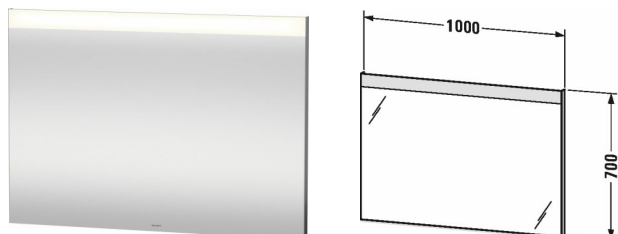

Mirror with lighting # LM7837

|< 1000 mm >|

| Mirror with lighting | Dimension | Weight | Order number |
|---|--------------|--------|--------------|
| "good" - version, IP 44, LED single light field, external switch, LED (lifespan > 30.000 hours), lamps non-exchangeable, Energy class: A++, LED module 4000 kelvin light colour, 14 W | | | |
| Colors | | | |
| | | | |
| Variant | | | |
| | 1000 x 35 mm | | LM7837 |
| Infobox | | | |
| on/off function only with external wall switch possible | | | |

All drawings contain the necessary measurements which are subject to standard tolerances. Exact measurements, in particular for customised installation scenarios, can only be taken from the finished ceramic piece.