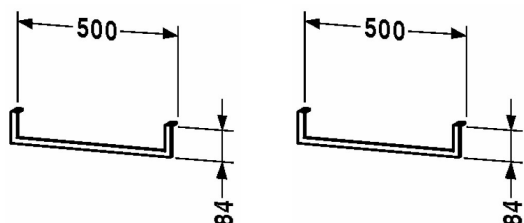

Towel rail # UV998500000

| < 500 mm > |

Towel rail	Dimension	Weight	Order number
under consoles, under trims, square tube, chromed, 14 mm			
<b>Colors</b>			
10 Chrome			
<b>Variant</b>			
	500 mm		UV998500000
<b>Suitable products</b>			
Console for above counter basin and countertop basin console with one cut-out, price per section of 100 mm, basic price till 800 mm, 45 mm thickness, 550 mm	550 mm		DS102C
Console for above counter basin and countertop basin console with two cut-outs, price per section of 100 mm, basic price till 800 mm, 45 mm thickness, 550 mm	550 mm		DS103C
Console for above counter basin and countertop basin console with one cut-out, price per section of 100 mm, basic price till 800 mm, 30 mm thickness, 550 mm	550 mm		DS106C
Console for above counter basin and countertop basin console with two cut-outs, price per section of 100 mm, basic price till 800 mm, 30 mm thickness, 550 mm	550 mm		DS107C
Console for above counter basin and countertop basin console with one cut-out, price per section of 100 mm, basic price till 800 mm, 45 mm thickness, 550 mm	550 mm		LC102C
Console for above counter basin and countertop basin console with two cut-outs, price per section of 100 mm, basic price till 800 mm, 45 mm thickness, 550 mm	550 mm		LC103C
Console for above counter basin and countertop basin console with one cut-out, price per section of 100 mm, basic price till 800 mm, 30 mm thickness, 550 mm	550 mm		LC106C
Console for above counter basin and countertop basin console with two cut-outs, price per section of 100 mm, basic price till 800 mm, 30 mm thickness, 550 mm	550 mm		LC107C
Console for above counter basin and countertop basin compact console with one cut-out, price per section of 100 mm, basic price till 800 mm, 45 mm thickness, 480 mm	480 mm		DS100C