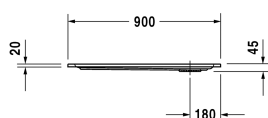

**Shower tray # 720117000000000 / 720117000000001**

| &lt; 900 mm &gt; |

Shower tray	Dimension	Weight	Order number
rectangle, sanitary acrylic, 45 mm			
<b>Colors</b>			
00 White Alpin			
<b>Variant</b>			
Shower tray	900 x 750 mm	13.500 kg	720117000000000
Shower tray with Antislip	900 x 750 mm	13.500 kg	720117000000001
<b>Accessory for shower trays</b>			
Noise reduction set for acrylic shower trays Contents: noise reduction shower tray anchors, noise protection shower tray feet, bitumen pads, rubber profile # 790126			791369
Support for shower tray for # 720117			791480
Outlet drain vertical outlet			790269
Outlet drain horizontal outlet			790263
Rubber profile for noise reduction, length: 3300 mm, Width: 70 mm			790126
Bathtub anchors for mounting and support of bathtubs and shower trays, 3 pieces			790103
Support frame for shower trays with length ≤ 1000 mm, height-adjustable from 100 - 185 mm			790102
Support frame for shower trays with length ≤ 1000 mm, height-adjustable from 85 - 105 mm			790101

All drawings contain the necessary measurements which are subject to standard tolerances. Exact measurements, in particular for customised installation scenarios, can only be taken from the finished ceramic piece.