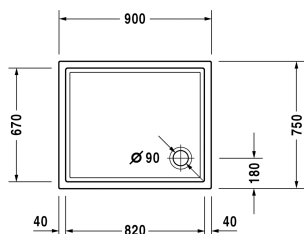

**Shower tray # 720117000000000 / 720117000000001**

| &lt; 900 mm &gt; |

Shower tray	Dimension	Weight	Order number
rectangle, sanitary acrylic, 45 mm			
<b>Colors</b>			
00 White Alpin			
<b>Variant</b>			
Shower tray	900 x 750 mm	13.500 kg	720117000000000
Shower tray with Antislip	900 x 750 mm	13.500 kg	720117000000001
<b>Accessory for shower trays</b>			
Noise reduction set for acrylic shower trays Contents: noise reduction shower tray anchors, noise protection shower tray feet, bitumen pads, rubber profile # 790126			791369
Support for shower tray for # 720117			791480
Outlet drain vertical outlet			790269
Outlet drain horizontal outlet			790263
Rubber profile for noise reduction, length: 3300 mm, Width: 70 mm			790126
Bathtub anchors for mounting and support of bathtubs and shower trays, 3 pieces			790103
Support frame for shower trays with length ≤ 1000 mm, height-adjustable from 100 - 185 mm			790102
Support frame for shower trays with length ≤ 1000 mm, height-adjustable from 85 - 105 mm			790101

All drawings contain the necessary measurements which are subject to standard tolerances. Exact measurements, in particular for customised installation scenarios, can only be taken from the finished ceramic piece.