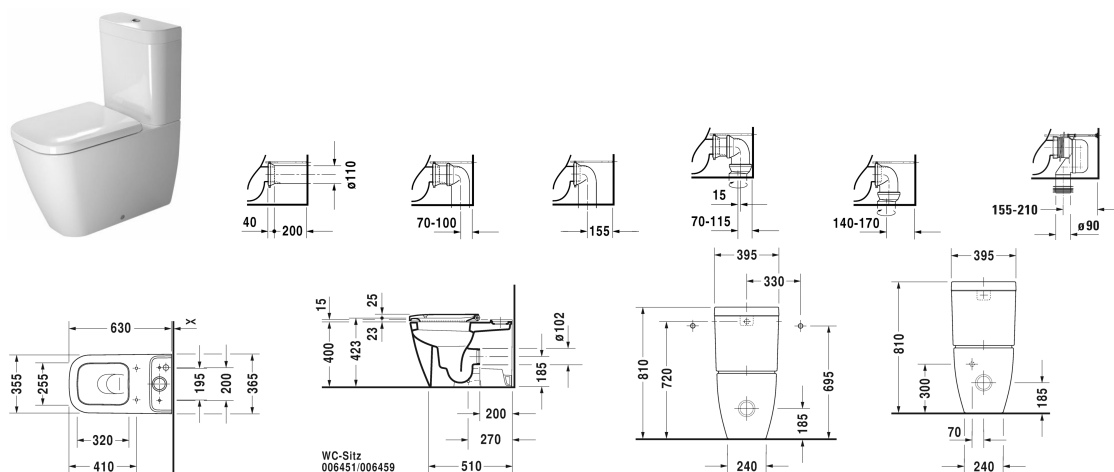

Toilet close-coupled # 213409..00 / 213409..00

| < 365 mm > |

Toilet close-coupled	Dimension	Weight	Order number
(without cistern), washdown model, Outlet for Vario connector set, for horizontal and vertical outlet, length adjustable from 70 - 200 mm, and vario connecting bend, vertical outlet from 160 - 200 mm, fixings included, UWL class 1			
Colors			
00 White Alpin 20 HygieneGlaze (an antibacterial ceramic glaze that provides almost indefinite effectiveness)			
Variant			
♣ 4,5 litre flush	365 x 630 mm	37.800 kg	213409..00
♣ 4,5 litre flush	365 x 630 mm	37.800 kg	213409..00
Sanitary ceramics with the special WonderGliss surface finish will remain clean and attractive-looking for a long time to come. When ordering WonderGliss please add a "1" as eleventh digit to the model number.			
Accessory			
Vario connecting bend for vertical outlet	Ø 100 mm	0.700 kg	899025
Vario connector set incl. excenter	Ø 110 mm	1.500 kg	001422
Suitable products			
Toilet seat and cover removable, hinges stainless steel, without automatic closure,			006451
Toilet seat and cover removable, hinges stainless steel, with automatic closure,			006459
Cistern for bottom left supply, UK- Version, 395 x 160 mm	395 x 160 mm		093415

Toilet close-coupled # 213409..00 / 213409..00

|< 365 mm >|

All drawings contain the necessary measurements which are subject to standard tolerances. Exact measurements, in particular for customised installation scenarios, can only be taken from the finished ceramic piece.