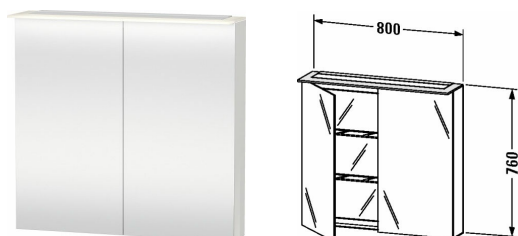

**Mirror cabinet # H27594 / H27594 / H27594 / H27594 / H27594**

| &lt; 800 mm &gt; |

Mirror cabinet	Dimension	Weight	Order number
IP 44, LED dimming function, 2 mirror doors, back panel inside mirror glass, 2 glass shelves (clear glass), 1 shaver socket supply unit with flap lid, inside top end, 1 sensor switch bottom right, LED (lifespan > 30.000 hours), lamps non-exchangeable, Energy class: D and E, LED module 3500 Kelvin light colour, 10 W			
<b>Colors</b>			
M11 Cashmere Oak M13 American Walnut (Real wood veneer) M22 White High Gloss (Decor) M72 Brushed Dark Oak M75 Linen			
<b>Variant</b>			
	800 x 138/208 mm		H27594
	800 x 138/208 mm		H27594
	800 x 138/208 mm		H27594
	800 x 138/208 mm		H27594
	800 x 138/208 mm		H27594
<b>Infobox</b>			
Distance between sensor and reflecting surfaces = minimum 75 mm			
<b>Suitable products</b>			
Magnetic strip in stainless steel , 90 x 5 mm	90 x 5 mm		UV9709