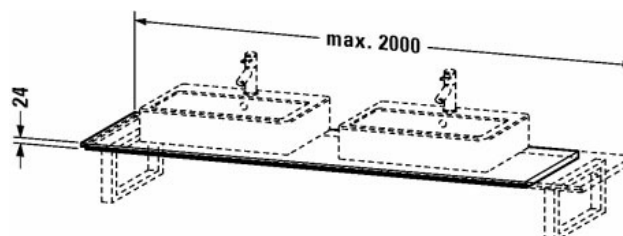

**Console for above counter basin and countertop basin # XL047C**

| &lt; 550 mm &gt; |

Console for above counter basin and countertop basin	Dimension	Weight	Order number
console with two cut-outs, Width min. see ordering information, Width max 2000 mm, price per section of 100 mm, basic price till 800 mm, for corner right			
<b>Colors</b>			
M03 Jade High Gloss Lacquer M07 Concrete Grey Matt Decor M09 Light Blue Matt Decor M10 Apricot Pearl High Gloss Lacquer M11 Cashmere Oak M12 Brushed Oak M13 American Walnut (Real wood veneer) M14 Terra M18 White Matt M20 Apricot Pearl Satin Matt Lacquer M21 Walnut Dark Decor M22 White High Gloss (Decor) M27 White Lilac High Gloss Lacquer M31 Pine Silver M38 Dolomiti Grey High Gloss Lacquer M40 Black high gloss M43 Basalt Matt M47 Stone blue high gloss M49 Graphite Matt M51 Pine Terra M52 European Oak M53 Chestnut Dark M61 Olive brown high gloss M69 Brushed Walnut M71 Mediterranean Oak M72 Brushed Dark Oak M73 Tecino Cherry Tree M75 Linen M79 Natural Walnut M85 White High Gloss (Laquer) M86 Cappuccino M87 White lilac satin matt M89 Flannel Grey High Gloss Lacquer M90 Flannel Grey Satin Matt Lacquer M91 Taupe Decor			
<b>Variant</b>			
	550 mm		XL047C
<b>Infobox</b>			
Required specification for ordering:., - overall width, - dimension between axes from left side, - exact position of floor cabinets/console supports			
<b>Suitable products</b>			
Console Support 1 console support-bracket, mountable beneath console 480 mm / 550 mm depths, Black diamond, powder-coated, 40 x 425 mm	40 x 425 mm		UV9902
Console Support 1 console support-towel rail, for installation beneath console 550 mm depth, chrome, 40 x 480 mm	40 x 480 mm		UV9903
Console support 100 mm installation in wall 1 console support (depth without pin), mountable beneath console 480 mm / 550 mm depths, Black diamond, powder-coated, 90 x 420 mm	90 x 420 mm		UV9926