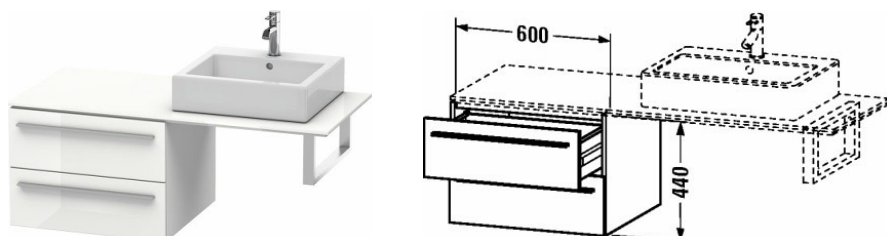

Floor cabinet for consoles # XL6724

| < 600 mm > |

Floor cabinet for consoles	Dimension	Weight	Order number
2 drawers			
Colors			
M03 Jade High Gloss Lacquer M07 Concrete Grey Matt Decor M09 Light Blue Matt Decor M10 Apricot Pearl High Gloss Lacquer M11 Cashmere Oak M12 Brushed Oak M13 American Walnut (Real wood veneer) M14 Terra M18 White Matt M20 Apricot Pearl Satin Matt Lacquer M21 Walnut Dark Decor M22 White High Gloss (Decor) M27 White Lilac High Gloss Lacquer M31 Pine Silver M38 Dolomiti Grey High Gloss Lacquer M40 Black high gloss M43 Basalt Matt M47 Stone blue high gloss M49 Graphite Matt M51 Pine Terra M52 European Oak M53 Chestnut Dark M61 Olive brown high gloss M69 Brushed Walnut M71 Mediterranean Oak M72 Brushed Dark Oak M73 Tecino Cherry Tree M75 Linen M79 Natural Walnut M85 White High Gloss (Laquer) M86 Cappuccino M87 White lilac satin matt M89 Flannel Grey High Gloss Lacquer M90 Flannel Grey Satin Matt Lacquer M91 Taupe Decor			
Variant			
	600 x 548 mm		XL6724
Infobox			
Console not included in delivery, please order separately			

All drawings contain the necessary measurements which are subject to standard tolerances. Exact measurements, in particular for customised installation scenarios, can only be taken from the finished ceramic piece.