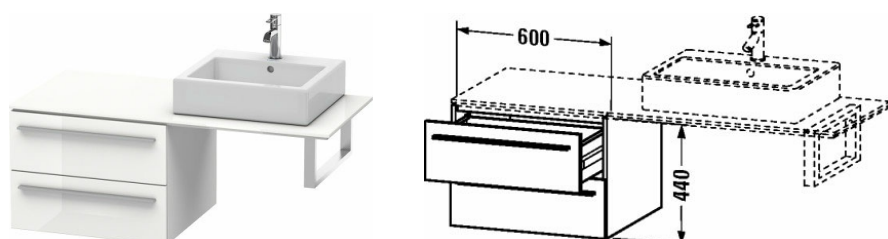

**Floor cabinet for consoles # XL6724**

| &lt; 600 mm &gt; |

Floor cabinet for consoles	Dimension	Weight	Order number
2 drawers			
<b>Colors</b>			
M03 Jade High Gloss Lacquer M07 Concrete Grey Matt Decor M09 Light Blue Matt Decor M10 Apricot Pearl High Gloss Lacquer M11 Cashmere Oak M12 Brushed Oak M13 American Walnut (Real wood veneer) M14 Terra M18 White Matt M20 Apricot Pearl Satin Matt Lacquer M21 Walnut Dark Decor M22 White High Gloss (Decor) M27 White Lilac High Gloss Lacquer M31 Pine Silver M38 Dolomiti Grey High Gloss Lacquer M40 Black high gloss M43 Basalt Matt M47 Stone blue high gloss M49 Graphite Matt M51 Pine Terra M52 European Oak M53 Chestnut Dark M61 Olive brown high gloss M69 Brushed Walnut M71 Mediterranean Oak M72 Brushed Dark Oak M73 Tecino Cherry Tree M75 Linen M79 Natural Walnut M85 White High Gloss (Laquer) M86 Cappuccino M87 White lilac satin matt M89 Flannel Grey High Gloss Lacquer M90 Flannel Grey Satin Matt Lacquer M91 Taupe Decor			
<b>Variant</b>			
	600 x 548 mm		XL6724
<b>Infobox</b>			
Console not included in delivery, please order separately			

All drawings contain the necessary measurements which are subject to standard tolerances. Exact measurements, in particular for customised installation scenarios, can only be taken from the finished ceramic piece.