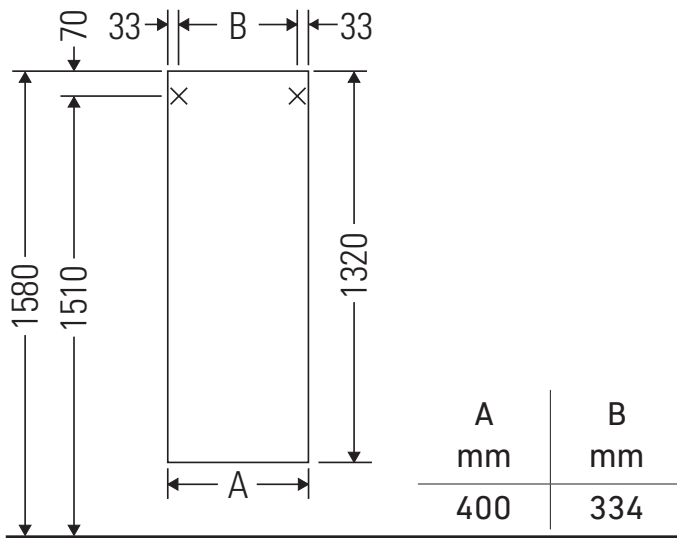

Ketho.2

K2 1319 L/R

Mounting instructions

Instructions for use

The bathroom furniture range complies with the standards and guidelines applicable at the time of delivery and is designed for use in bathrooms. Direct contact with water should be avoided, for example, when showering.