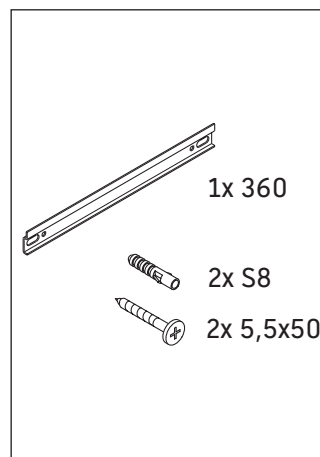

Ketho.2

K2 1319 L/R

Mounting instructions

Instructions for use

The bathroom furniture range complies with the standards and guidelines applicable at the time of delivery and is designed for use in bathrooms. Direct contact with water should be avoided, for example, when showering.