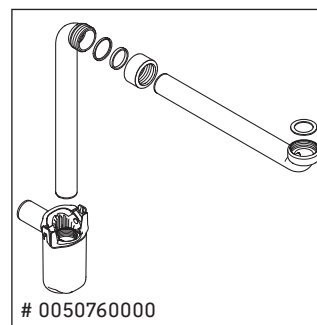

Ketho.2

K2 4899

Mounting instructions

Instructions for use

The bathroom furniture range complies with the standards and guidelines applicable at the time of delivery and is designed for use in bathrooms. Direct contact with water should be avoided, for example, when showering.