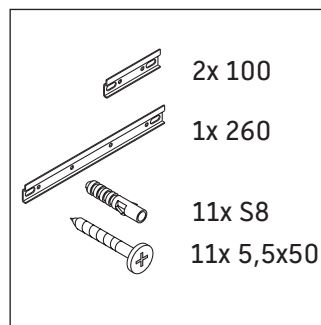

Ketho.2

K2 4899

Mounting instructions

Instructions for use

The bathroom furniture range complies with the standards and guidelines applicable at the time of delivery and is designed for use in bathrooms. Direct contact with water should be avoided, for example, when showering.