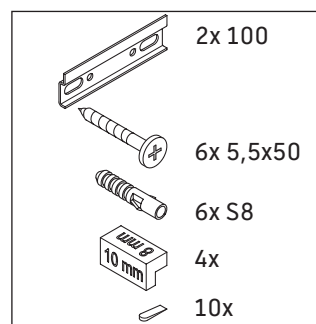

## Mounting instructions

**White Tulip # 236375**