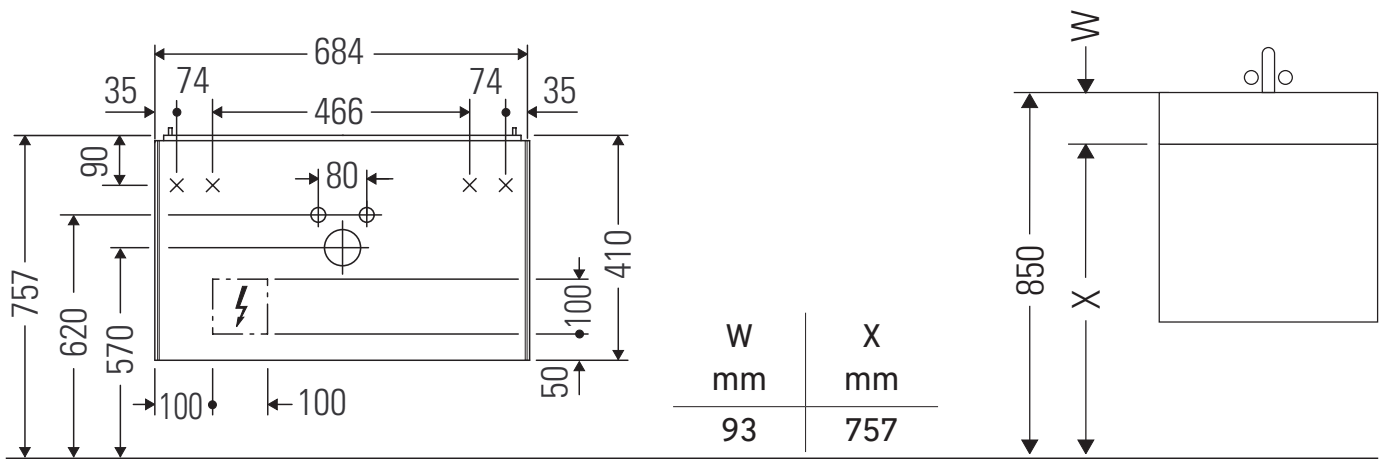

## Mounting instructions

**White Tulip # 236375**