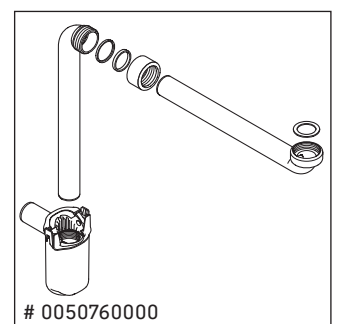

## Mounting instructions

**White Tulip # 236375**