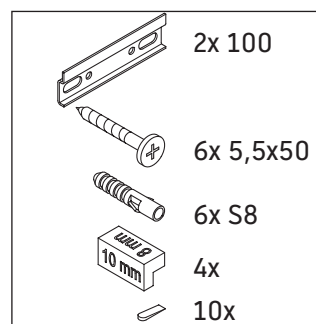

D-Neo

DE 4367

Mounting instructions

Instructions for use

The bathroom furniture range complies with the standards and guidelines applicable at the time of delivery and is designed for use in bathrooms. Direct contact with water should be avoided, for example, when showering.