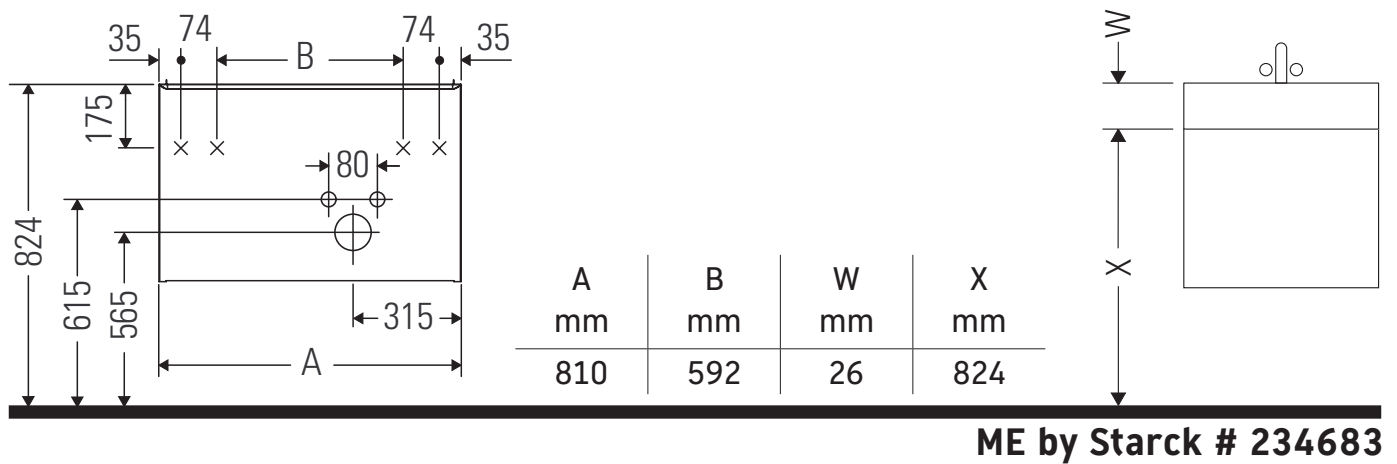

D-Neo

DE 4367

Mounting instructions

Instructions for use

The bathroom furniture range complies with the standards and guidelines applicable at the time of delivery and is designed for use in bathrooms. Direct contact with water should be avoided, for example, when showering.