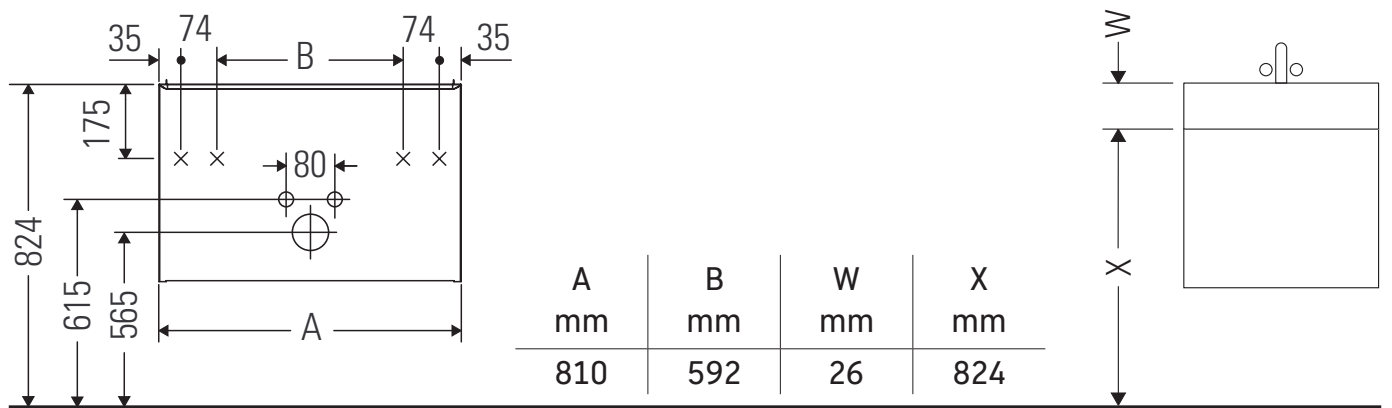

D-Neo

DE 4362

Mounting instructions

ME by Starck # 233683

Instructions for use

The bathroom furniture range complies with the standards and guidelines applicable at the time of delivery and is designed for use in bathrooms. Direct contact with water should be avoided, for example, when showering.