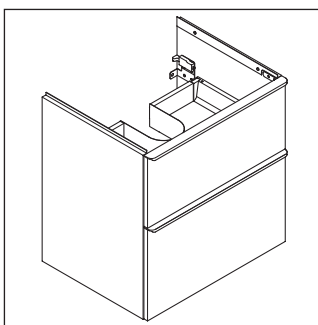

D-Neo

DE 4362

Mounting instructions

ME by Starck # 233683

Instructions for use

The bathroom furniture range complies with the standards and guidelines applicable at the time of delivery and is designed for use in bathrooms. Direct contact with water should be avoided, for example, when showering.