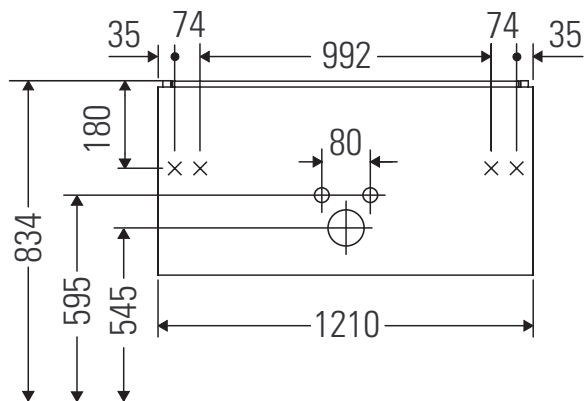

XSquare

XS 4174

Mounting instructions

W mm	X mm
17	834

ME by Starck # 233612 / # 236112..00

W mm	X mm
17	834

ME by Starck # 236112..24

Instructions for use