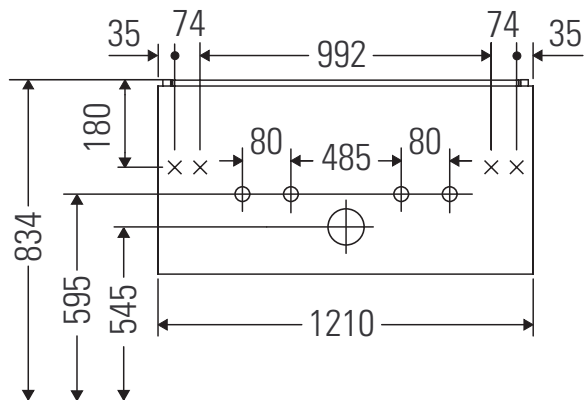

XSquare

XS 4174

Mounting instructions

W mm	X mm
17	834

ME by Starck # 233612 / # 236112..00

W mm	X mm
17	834

ME by Starck # 236112..24

Instructions for use