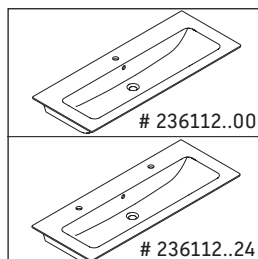

XSquare

XS 4174

Mounting instructions

W mm	X mm
17	834

ME by Starck # 233612 / # 236112..00

W mm	X mm
17	834

ME by Starck # 236112..24

Instructions for use