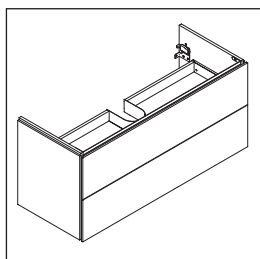

XSquare

XS 4174

Mounting instructions

W mm	X mm
17	834

ME by Starck # 233612 / # 236112..00

W mm	X mm
17	834

ME by Starck # 236112..24

Instructions for use