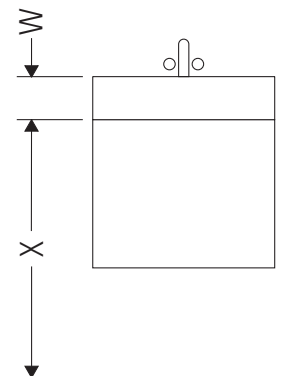

XSquare

XS 4174

Mounting instructions

W mm	X mm
17	834

ME by Starck # 233612 / # 236112..00

W mm	X mm
17	834

ME by Starck # 236112..24

Instructions for use