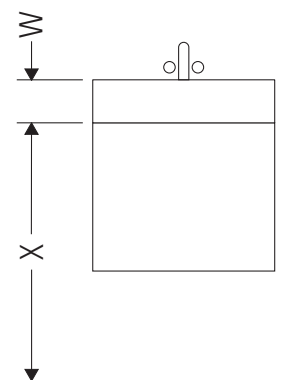

XSquare

XS 4174

Mounting instructions

W mm	X mm
17	834

ME by Starck # 233612 / # 236112..00

W mm	X mm
17	834

ME by Starck # 236112..24

Instructions for use