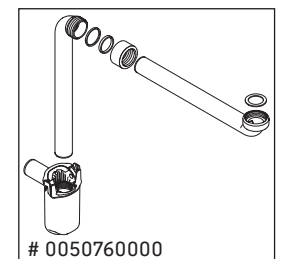

XSquare

XS 4174

Mounting instructions

W mm	X mm
17	834

ME by Starck # 233612 / # 236112..00

W mm	X mm
17	834

ME by Starck # 236112..24

Instructions for use