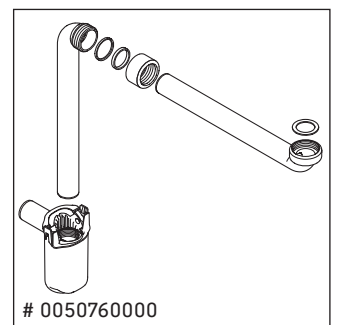

Ketho

KT 6687

Mounting instructions

Instructions for use

The bathroom furniture range complies with the standards and guidelines applicable at the time of delivery and is designed for use in bathrooms. Direct contact with water should be avoided, for example, when showering.