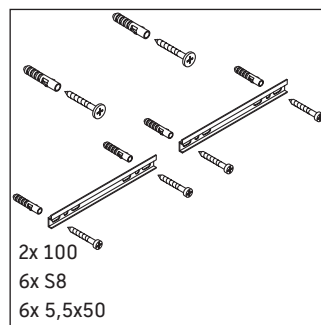

Ketho

KT 6687

Mounting instructions

Instructions for use

The bathroom furniture range complies with the standards and guidelines applicable at the time of delivery and is designed for use in bathrooms. Direct contact with water should be avoided, for example, when showering.