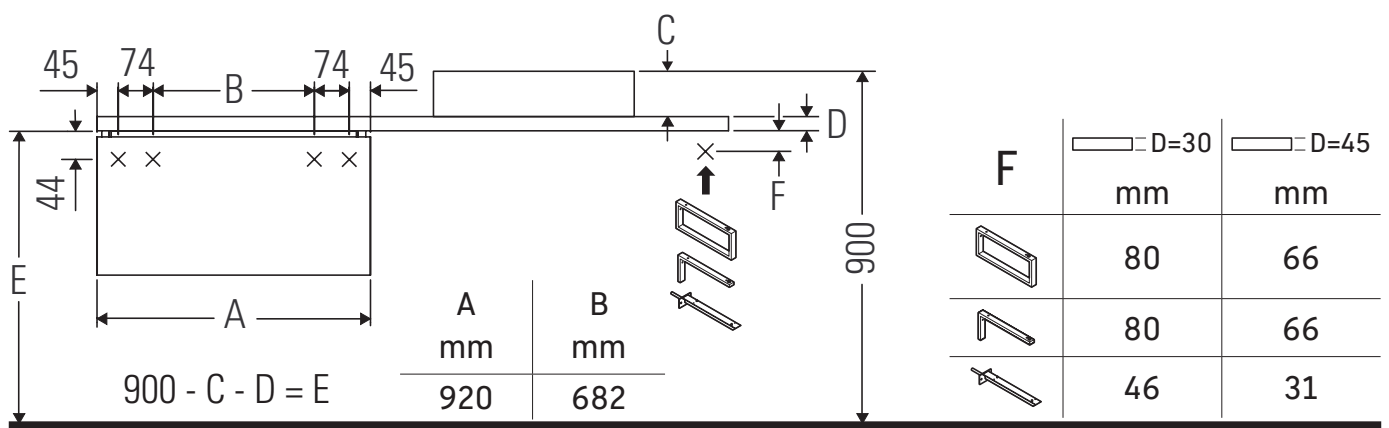

## Mounting instructions

Observe the drilling dimensions!

Follow all other installation instructions!

Ceramics wider than 600 mm must be fixed to the wall.

We reserve the right to make technical improvements and design modifications to the products illustrated.