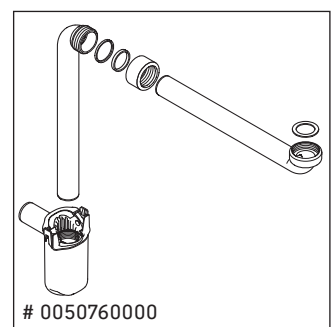

## Mounting instructions

D-Code # 034265