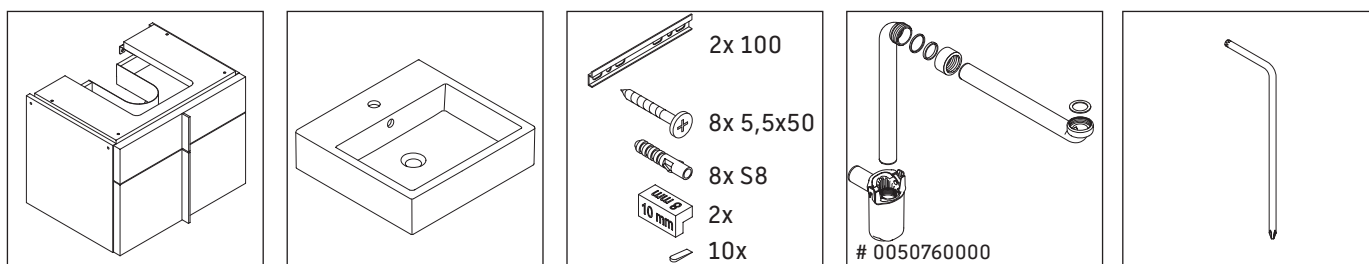

Vero Air

VA 6504

Mounting instructions

Vero Air # 235050

Instructions for use

The bathroom furniture range complies with the standards and guidelines applicable at the time of delivery and is designed for use in bathrooms. Direct contact with water should be avoided, for example, when showering.