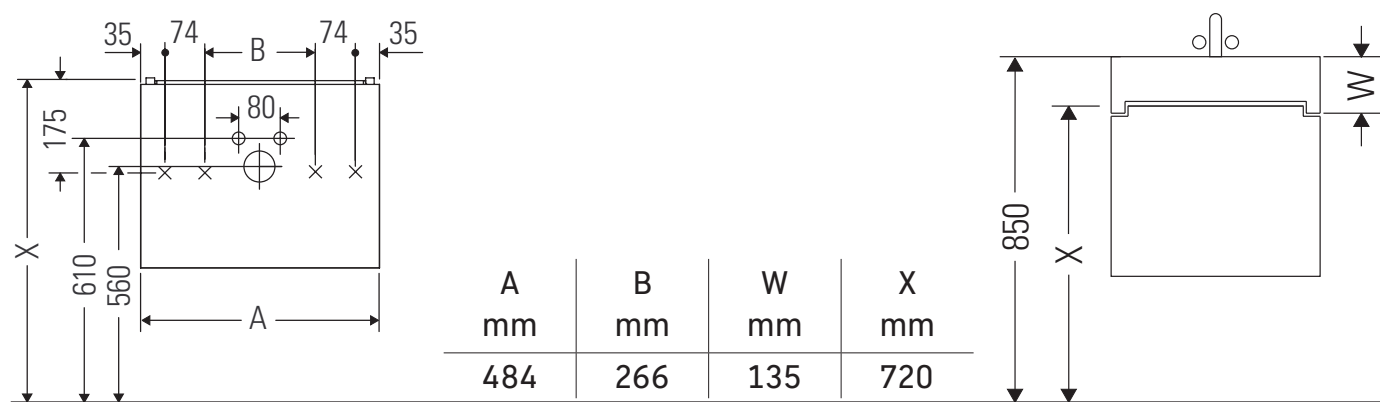

Vero Air

VA 6504

Mounting instructions

Vero Air # 235050

Instructions for use

The bathroom furniture range complies with the standards and guidelines applicable at the time of delivery and is designed for use in bathrooms. Direct contact with water should be avoided, for example, when showering.