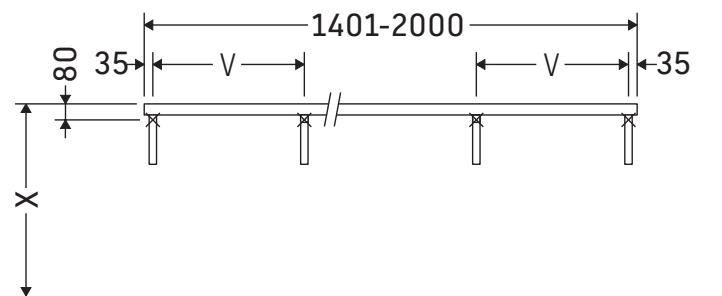

Universal

UV 104C

Mounting instructions

V = according to the panel specification

Follow all other installation instructions!

The bathroom furniture range complies with the standards and guidelines applicable at the time of delivery and is designed for use in bathrooms.

Direct contact with water should be avoided, for example, when showering.

The console is not suitable for installation from below with semi built-in and built-in washbasins.

Ceramics wider than 600 mm must be fixed to the wall.

We reserve the right to make technical improvements and design modifications to the products illustrated.