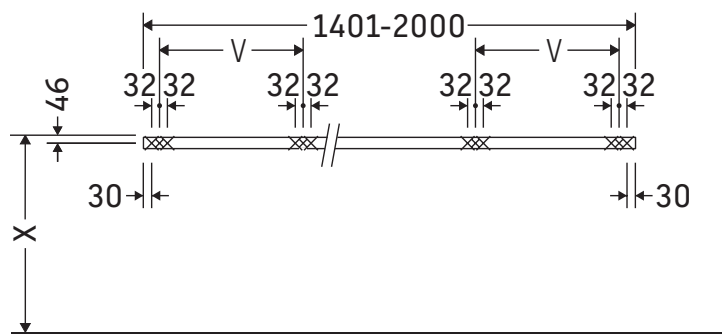

Universal

UV 104C

Mounting instructions

V = according to the panel specification

Follow all other installation instructions!

The bathroom furniture range complies with the standards and guidelines applicable at the time of delivery and is designed for use in bathrooms.

Direct contact with water should be avoided, for example, when showering.

The console is not suitable for installation from below with semi built-in and built-in washbasins.

Ceramics wider than 600 mm must be fixed to the wall.

We reserve the right to make technical improvements and design modifications to the products illustrated.