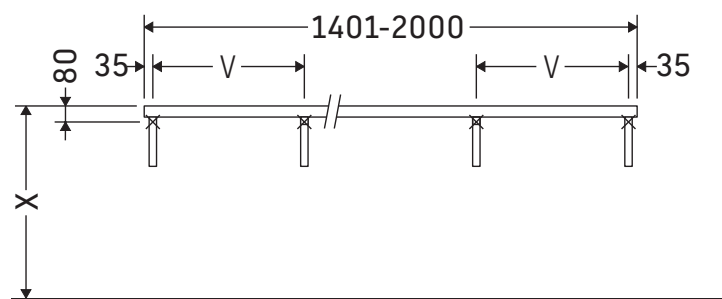

Universal

UV 104C

Mounting instructions

V = according to the panel specification

Follow all other installation instructions!

The bathroom furniture range complies with the standards and guidelines applicable at the time of delivery and is designed for use in bathrooms.

Direct contact with water should be avoided, for example, when showering.

The console is not suitable for installation from below with semi built-in and built-in washbasins.

Ceramics wider than 600 mm must be fixed to the wall.

We reserve the right to make technical improvements and design modifications to the products illustrated.