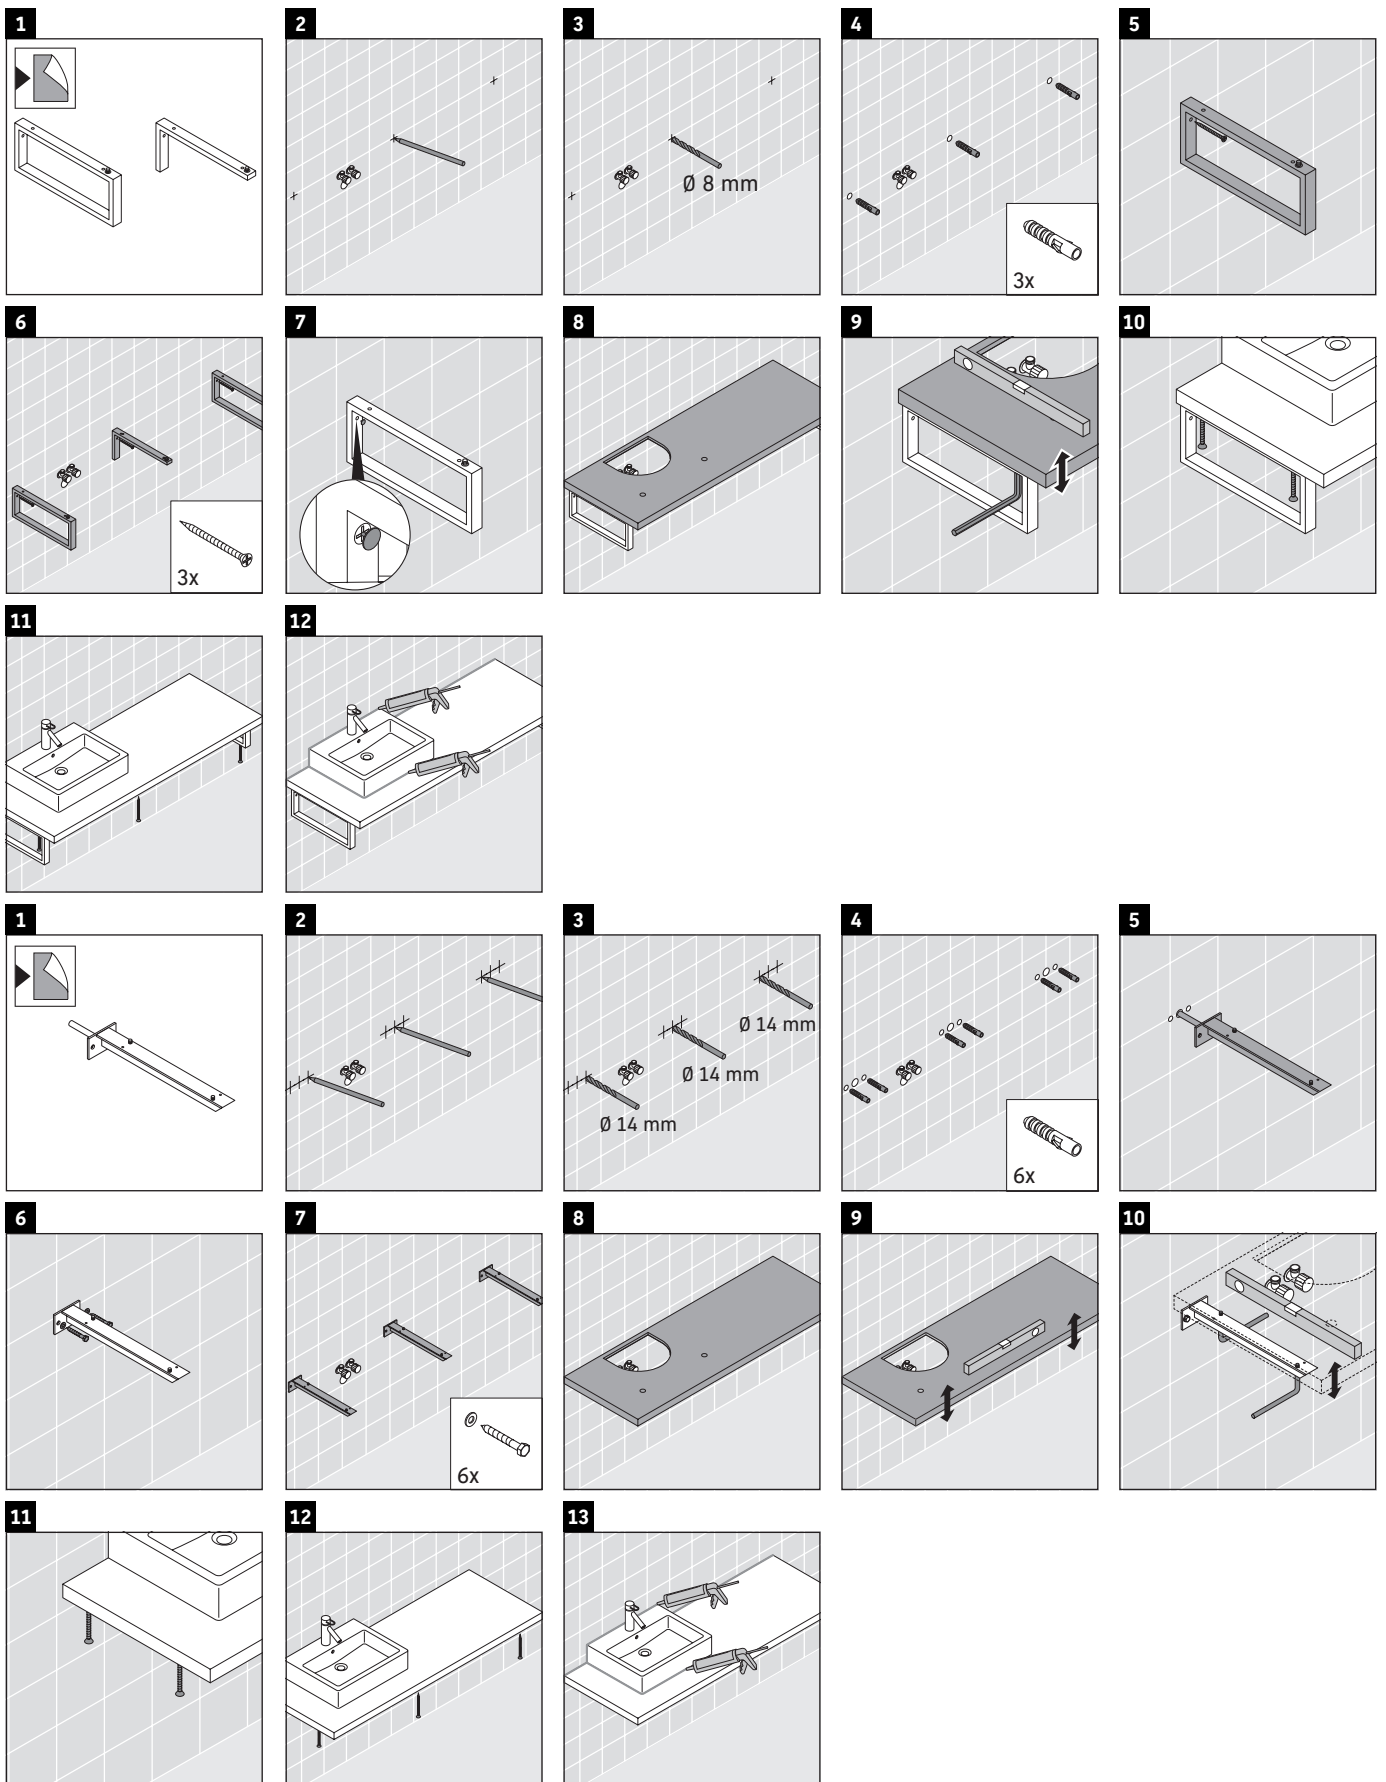

We reserve the right to make technical improvements and design modifications to the products illustrated.

Universal

UV 104C

Mounting instructions

V = according to the panel specification

Follow all other installation instructions!

The console is not suitable for installation from below with semi built-in and built-in washbasins.

Ceramics wider than 600 mm must be fixed to the wall.

We reserve the right to make technical improvements and design modifications to the products illustrated.