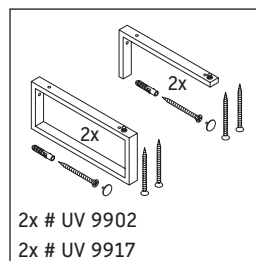

Universal

UV 104C

Mounting instructions

V = according to the panel specification

Follow all other installation instructions!

The bathroom furniture range complies with the standards and guidelines applicable at the time of delivery and is designed for use in bathrooms.

Direct contact with water should be avoided, for example, when showering.

The console is not suitable for installation from below with semi built-in and built-in washbasins.

Ceramics wider than 600 mm must be fixed to the wall.

We reserve the right to make technical improvements and design modifications to the products illustrated.