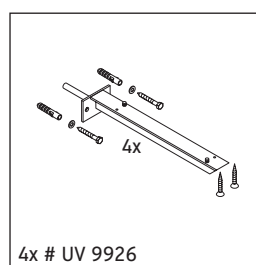

Universal

UV 104C

Mounting instructions

V = according to the panel specification

Follow all other installation instructions!

The bathroom furniture range complies with the standards and guidelines applicable at the time of delivery and is designed for use in bathrooms.

Direct contact with water should be avoided, for example, when showering.

The console is not suitable for installation from below with semi built-in and built-in washbasins.

Ceramics wider than 600 mm must be fixed to the wall.

We reserve the right to make technical improvements and design modifications to the products illustrated.