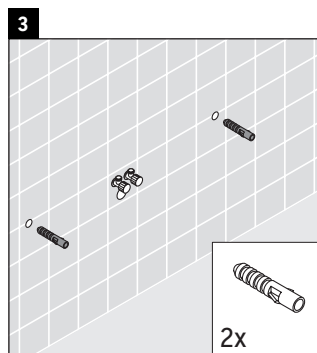

Direct contact with water should be avoided, for example, when showering.

The console is not suitable for installation from below with semi built-in and built-in washbasins.

Ceramics wider than 600 mm must be fixed to the wall.

We reserve the right to make technical improvements and design modifications to the products illustrated.

Universal

UV 104C

Mounting instructions

V = according to the panel specification

Follow all other installation instructions!