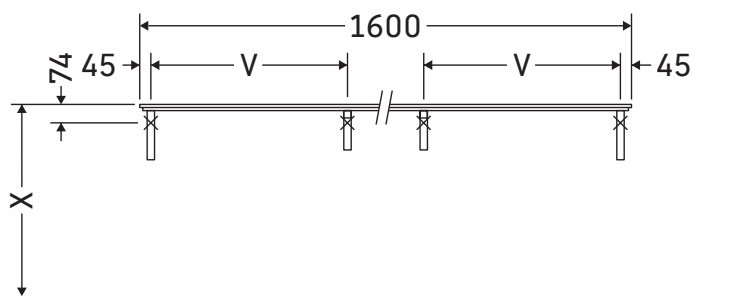

X-Large

XL 025H

Installation instructions

V = according to the panel specification

Follow all other installation instructions!

Instructions for use

The bathroom furniture range complies with the standards and guidelines applicable at the time of delivery and is designed for use in bathrooms.

Direct contact with water should be avoided, for example, when showering.

The console is not suitable for installation from below with semi built-in and built-in washbasins.

Ceramics wider than 600 mm must be fixed to the wall.