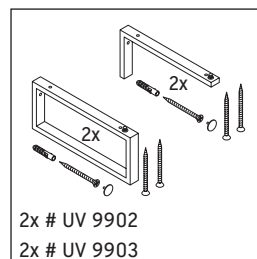

X-Large

XL 025H

Installation instructions

V = according to the panel specification

Follow all other installation instructions!

Instructions for use

The bathroom furniture range complies with the standards and guidelines applicable at the time of delivery and is designed for use in bathrooms.