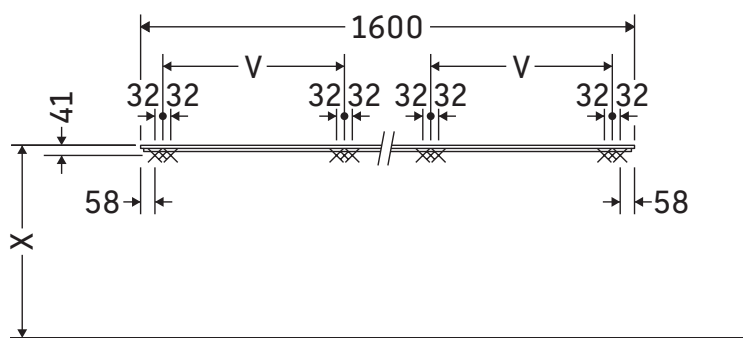

X-Large

XL 025H

Installation instructions

V = according to the panel specification

Follow all other installation instructions!

Instructions for use

The bathroom furniture range complies with the standards and guidelines applicable at the time of delivery and is designed for use in bathrooms.