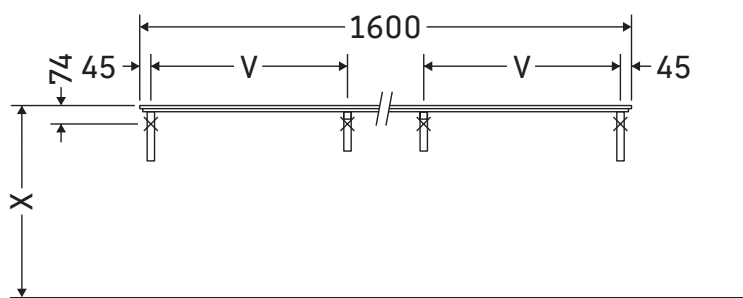

X-Large

XL 025H

Installation instructions

V = according to the panel specification

Follow all other installation instructions!

Instructions for use

The bathroom furniture range complies with the standards and guidelines applicable at the time of delivery and is designed for use in bathrooms.

Direct contact with water should be avoided, for example, when showering.

The console is not suitable for installation from below with semi built-in and built-in washbasins.

Ceramics wider than 600 mm must be fixed to the wall.