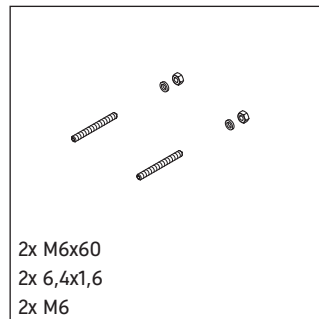

Universal

UV 9960

Installation instructions

Instructions for use

The bathroom furniture range complies with the standards and guidelines applicable at the time of delivery and is designed for use in bathrooms. Direct contact with water should be avoided, for example, when showering.