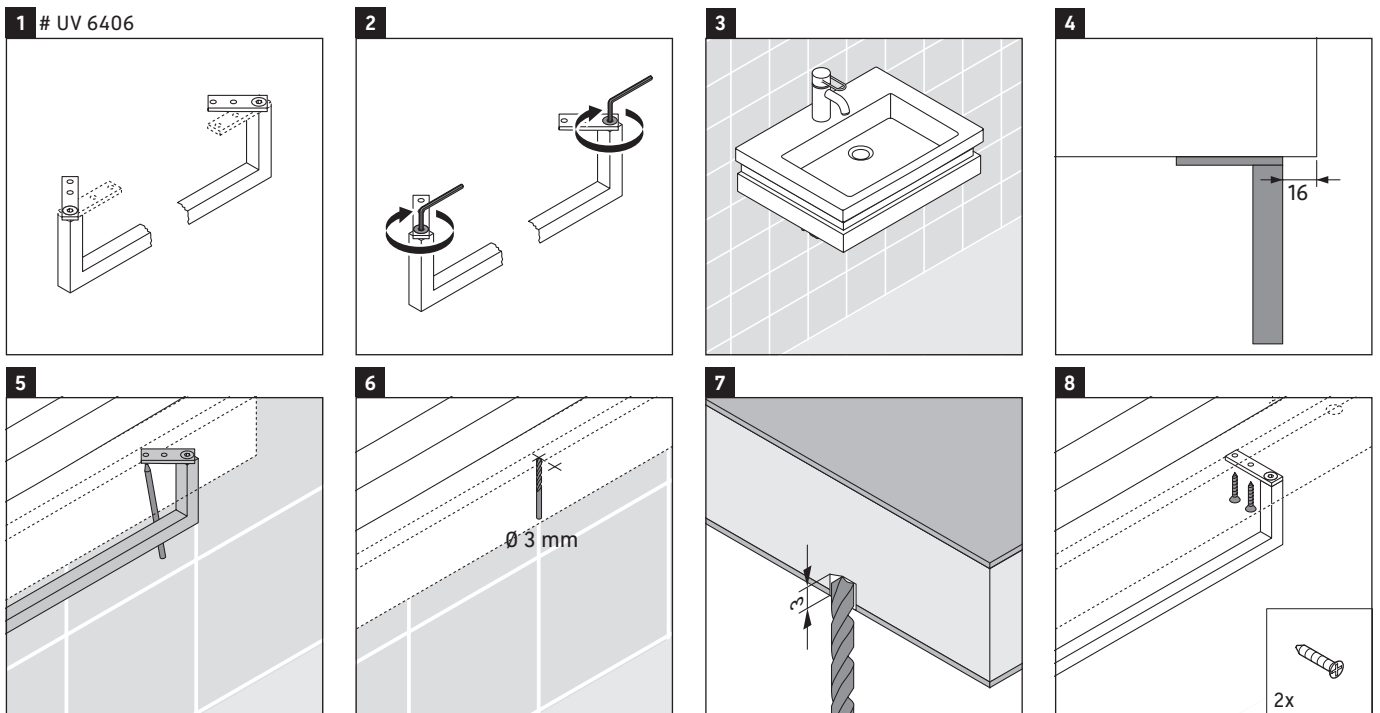

Best.-Nr. UV9985/14.10.1