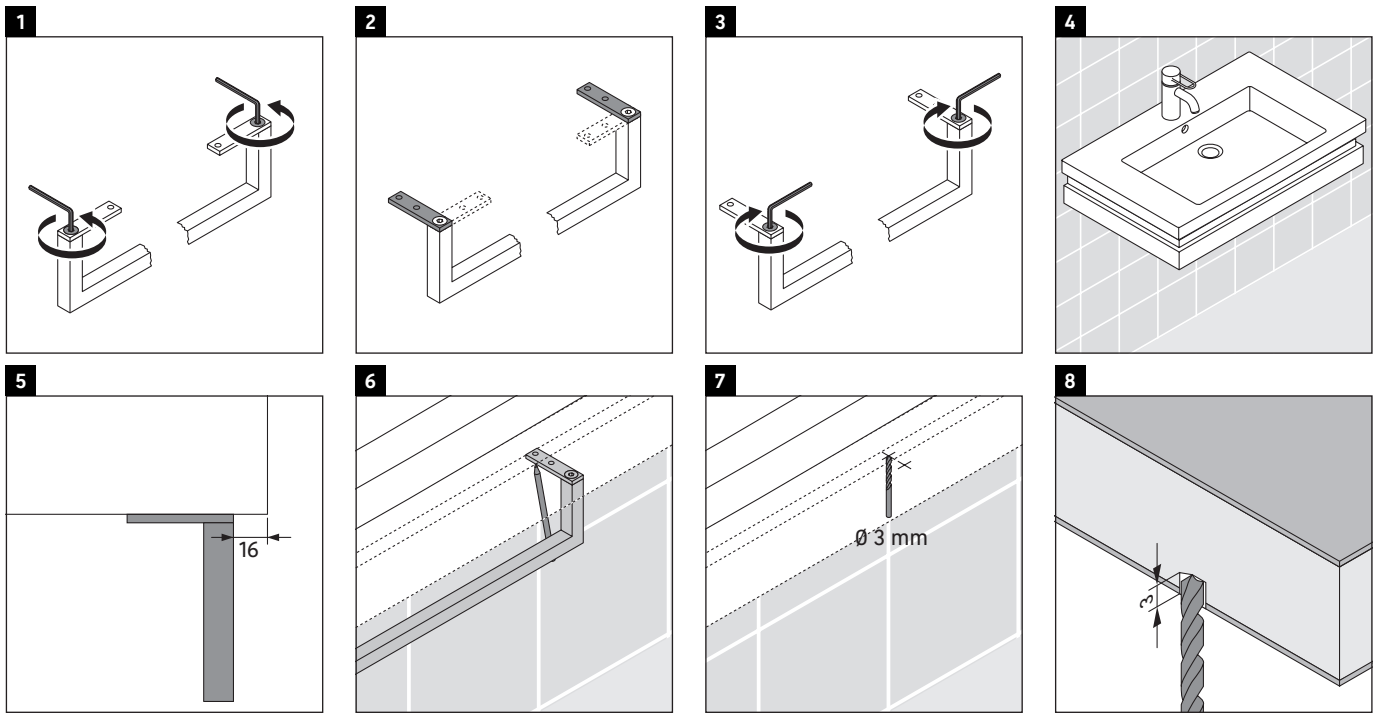

Best.-Nr. UV9985/14.10.1