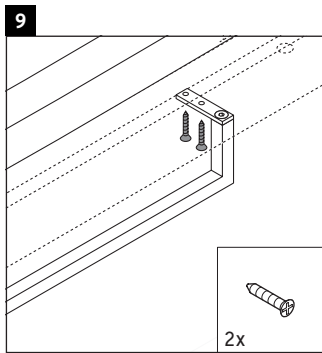

Best.-Nr. UV9985/14.10.1