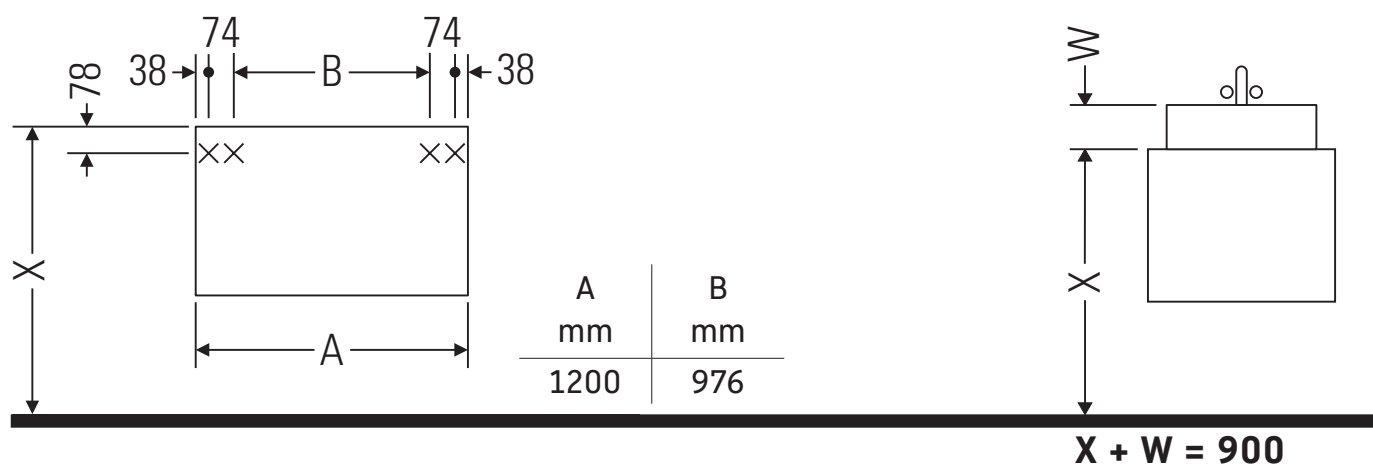

Ketho

KT 6696

Mounting instructions

Instructions for use

The bathroom furniture range complies with the standards and guidelines applicable at the time of delivery and is designed for use in bathrooms.

Direct contact with water should be avoided, for example, when showering.

Ceramics wider than 600 mm must be fixed to the wall.

We reserve the right to make technical improvements and design modifications to the products illustrated.