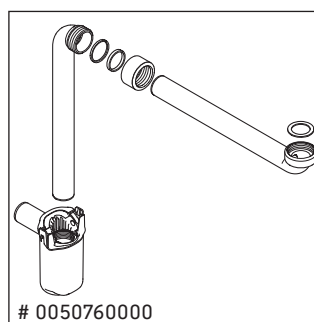

Ketho

KT 6696

Mounting instructions

Instructions for use

The bathroom furniture range complies with the standards and guidelines applicable at the time of delivery and is designed for use in bathrooms.

Direct contact with water should be avoided, for example, when showering.

Ceramics wider than 600 mm must be fixed to the wall.

We reserve the right to make technical improvements and design modifications to the products illustrated.