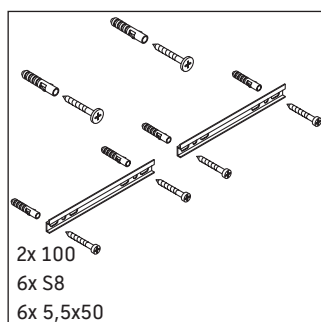

Ketho

KT 6696

Mounting instructions

Instructions for use

The bathroom furniture range complies with the standards and guidelines applicable at the time of delivery and is designed for use in bathrooms.

Direct contact with water should be avoided, for example, when showering.

Ceramics wider than 600 mm must be fixed to the wall.

We reserve the right to make technical improvements and design modifications to the products illustrated.