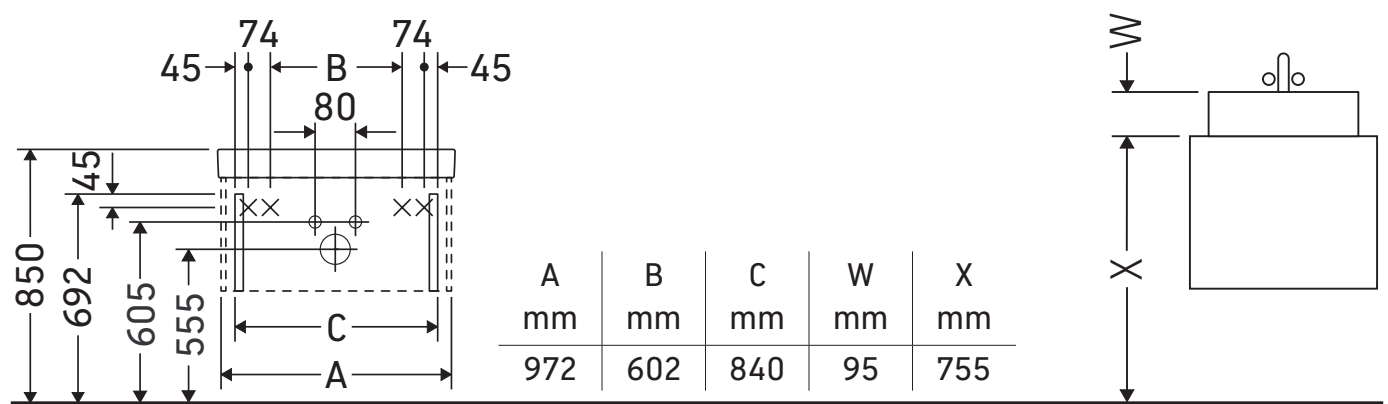

Happy D.2

H2 6366

Mounting instructions

Happy D.2 # 231810

It cannot be connected directly to the wall and furniture.

Instructions for use

The bathroom furniture range complies with the standards and guidelines applicable at the time of delivery and is designed for use in bathrooms. Direct contact with water should be avoided, for example, when showering.