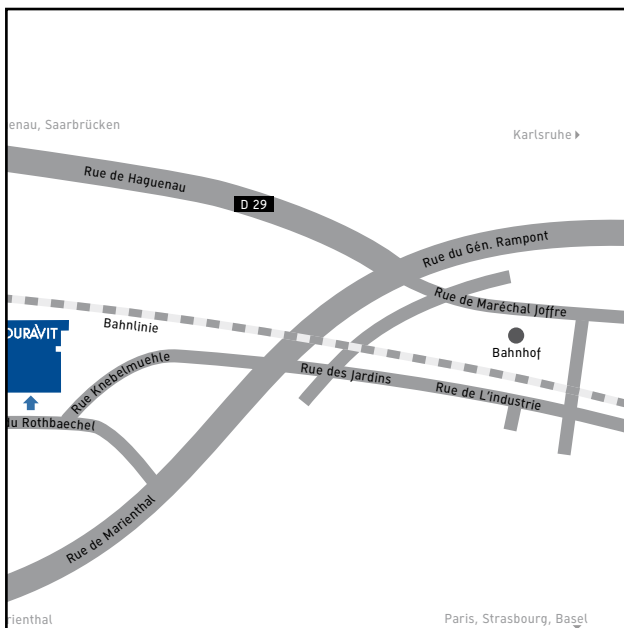

Directions to Bischwiller

Duravit S.A. Bischwiller is located in the east of France, in the Elsass region, close to the Rhine River and Germany.

To get to Bischwiller from Paris take the A4, exit 47.
If you are travelling from Germany, take the A5 to exit 52.
From Mulhouse and Strassbourg take the A35 to exit 53 (Bischwiller).
Then follow the signs towards Haguenau to Bischwiller.

When you reach Bischwiller follow the signs for "Centre Ville", and then the signs towards Marienthal. After the level crossing comes the Route de Marienthal, and Duravit S.A. is on the right side in the "Zone Industrielle".