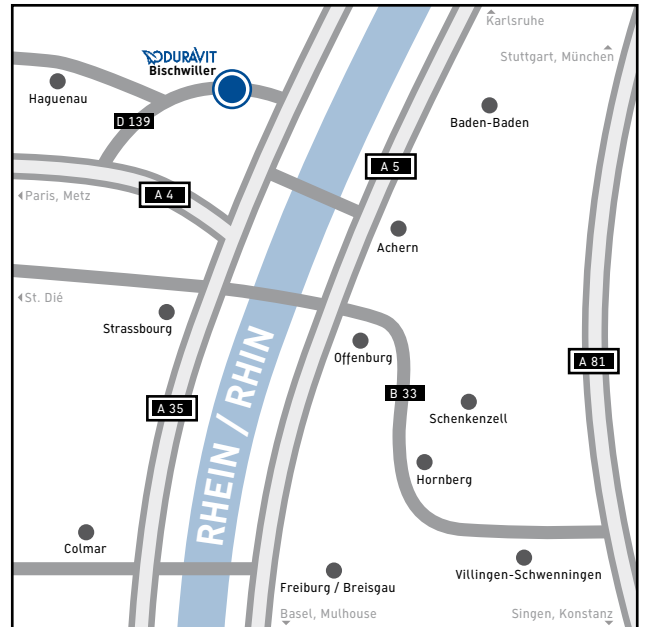

Directions to Bischwiller

Duravit S.A. Bischwiller is located in the east of France, in the Elsass region, close to the Rhine River and Germany.

To get to Bischwiller from Paris take the A4, exit 47.
If you are travelling from Germany, take the A5 to exit 52.
From Mulhouse and Strassbourg take the A35 to exit 53 (Bischwiller).
Then follow the signs towards Haguenau to Bischwiller.

When you reach Bischwiller follow the signs for "Centre Ville", and then the signs towards Marienthal. After the level crossing comes the Route de Marienthal, and Duravit S.A. is on the right side in the "Zone Industrielle".